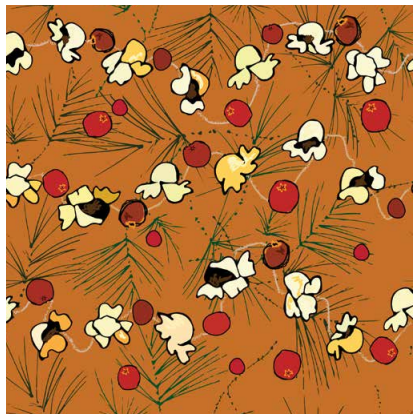

Popcorn String