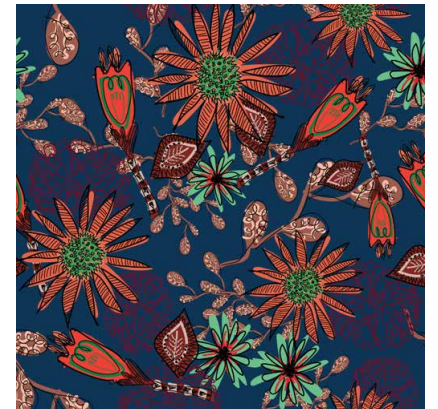

Black and Tan

Trop Rose

I know the plans
ART PRINT, 8x8"

Black and Blue

Grapes the fruit

Get'em Tiger

ART PRINT, 8x8"

Papaya Take

Mauve Mingos

Flamingo Slate

Flamingo

Stand Tall
ART PRINT, 8x10"

Uniquely Me Rust

Uniquely Me Blue

Be Still and Know
ART PRINT, 8x8"

Warm Palms

Strawberry Season

Fruit & flowers
ART PRINT, 8x10"

Apples vs Pumpkins

Apples

Pumpkins

Adore Him

Watermelon

Christmas Medley