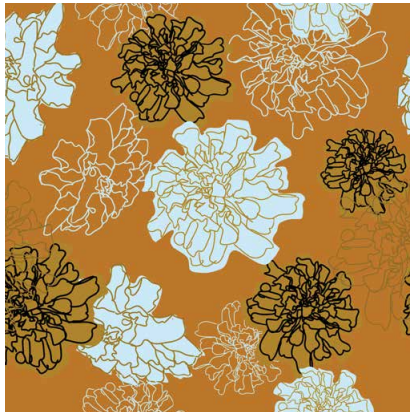

On Cover - Croton Craze

Strawnana
ART PRINT, 8x8"

Strawnana Stripe

Strawnana

Flamingo Floatie

Lime Tigers

That's Bananas!

A-peel-ing

ART PRINT, 8x8"

Tropics

Spikey Apples

You're the zest

ART PRINT, 8x8"

Dragon Kiwi

Opaque Flowers

Dear Mari

Black and Tan

Trop Rose

I know the plans
ART PRINT, 8x8"

Black and Blue

Grapes the fruit

Get'em Tiger

ART PRINT, 8x8"

Papaya Take