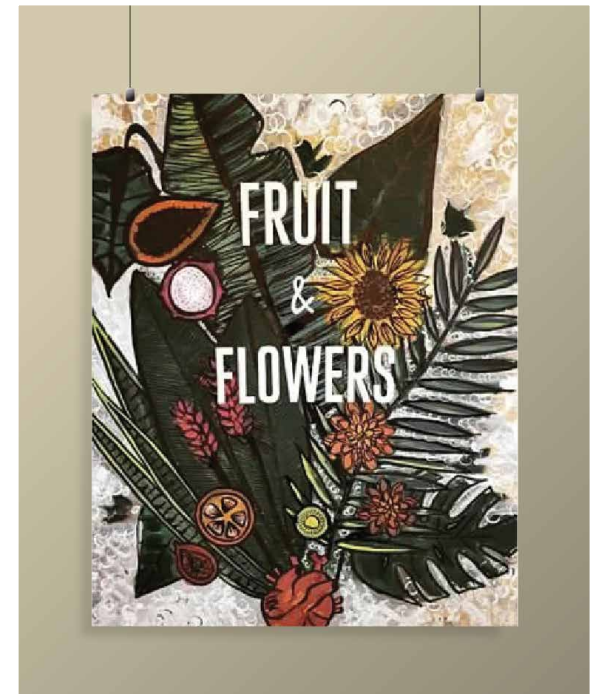

Mauve Mingos

Flamingo Slate

Flamingo

Stand Tall
ART PRINT, 8x10"

Uniquely Me Rust

Uniquely Me Blue

Be Still and Know
ART PRINT, 8x8"

Warm Palms

Strawberry Season

Fruit & flowers
ART PRINT, 8x10"

Apples vs Pumpkins

Apples

Pumpkins

Adore Him

Watermelon

Christmas Medley